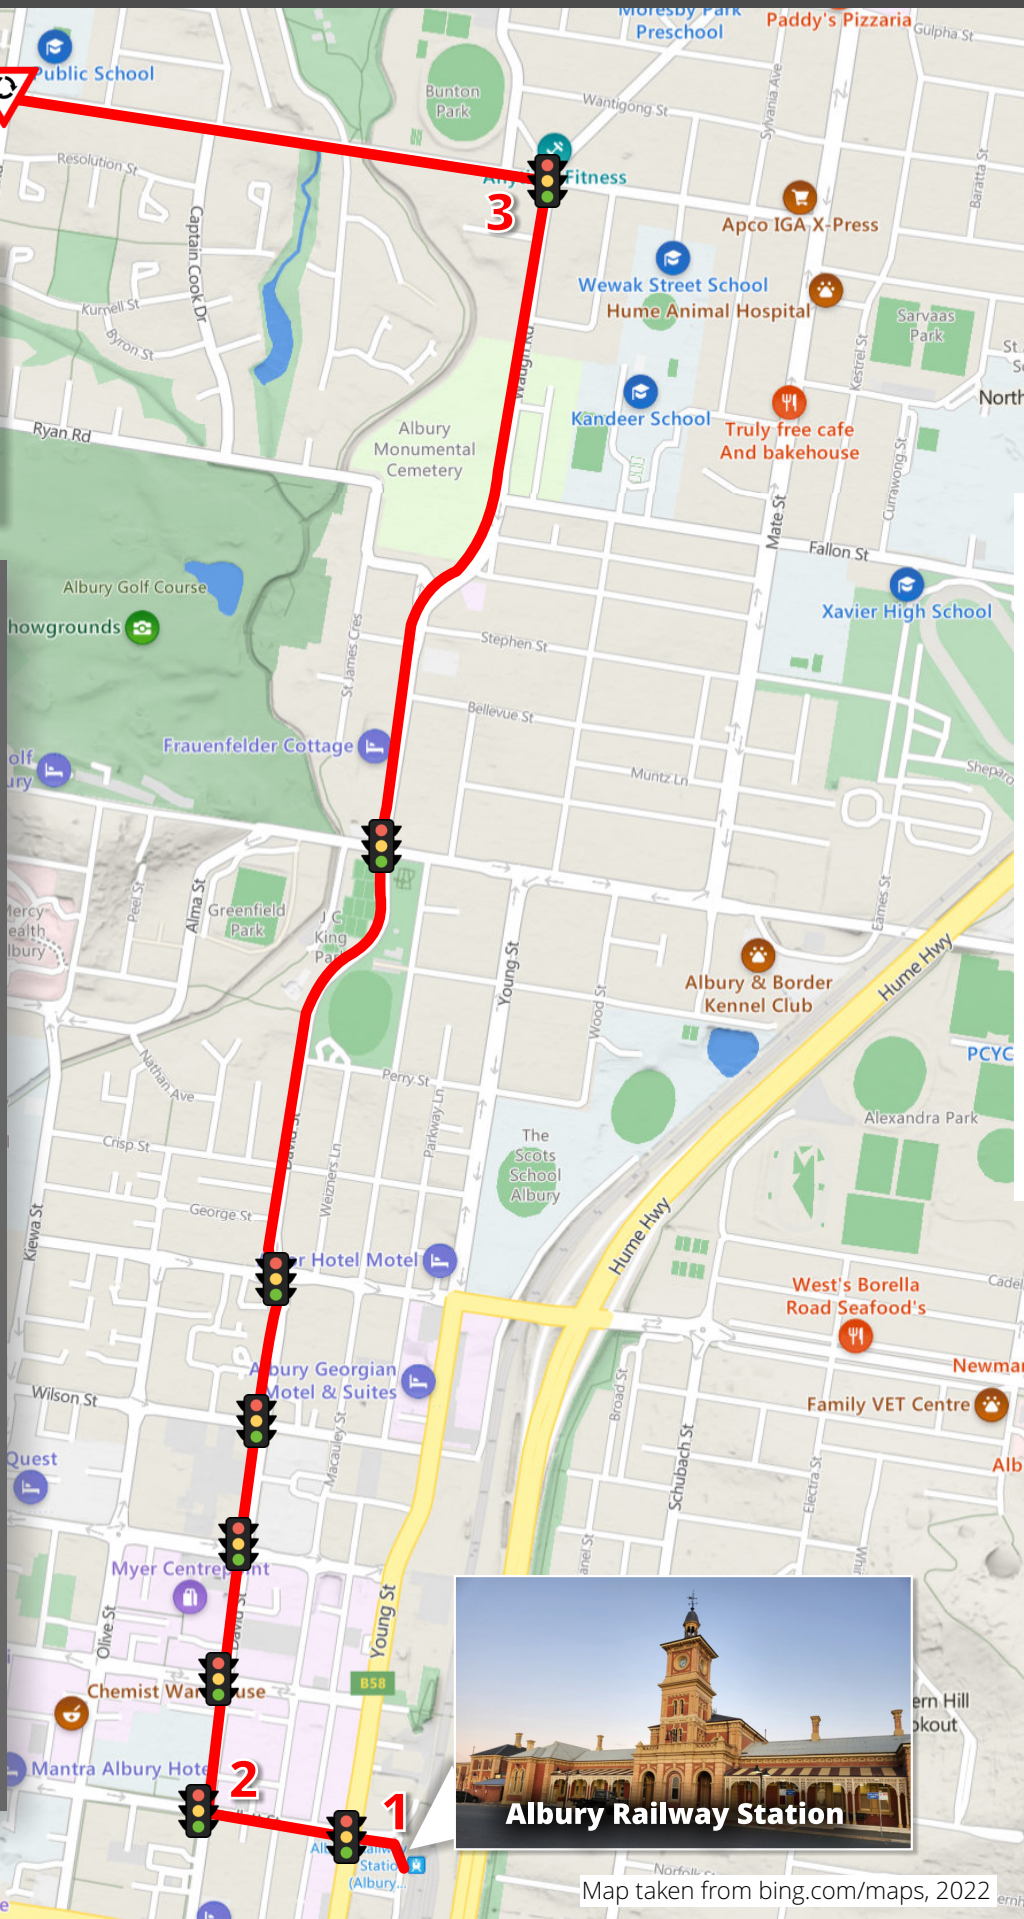

Directions to Our Lady of Fatima Church, Albury

Our Lady of Fatima Church

Directions from Albury Railway Station

1. Travel west from railway station along Smollett Street, crossing Young Street (B58).
2. At the second set of traffic lights from railway station, turn right into David Street and travel along this street for approximately 3 kilometres.
3. At the sixth set of traffic lights from after turning right into David Street, turn left into Logan Road and travel this road for approximately 1.3 kilometres.
4. Turn left into Chenery Street (first major street after Burrows Road roundabout), and travel along this street for 200 metres.
5. Turn right into Belgravia Avenue. The church is located on the left. Limited parking is available on site and/or on the street.

Albury Railway Station

Map taken from bing.com/maps, 2022